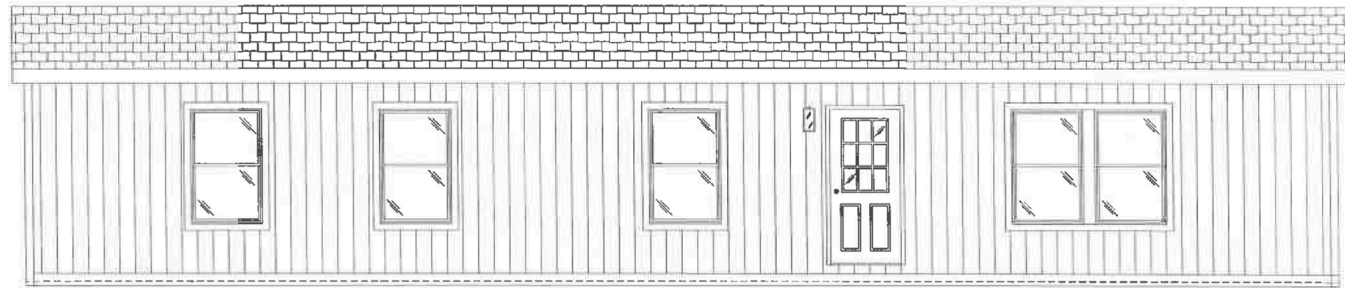

**THE COLUMBIA RIVER
SERIES**

**The Columbia River
1004**

14' x 56'

DIMENSIONS

746 sf

LIVING SPACE

2

BEDROOMS

2

BATHROOMS

OVERVIEW

13'4" Single Wide 3
Bedroom Home for
Sale

Heritage Home Center

(425) 353-5464

or **Request Firm Quote**

EMAIL US

02 FRONT ELEVATION

FRONT SIDEWALL

REAR SIDEWALL

*OPT FRONT ENDWALL
W/ 6' PORCH*

STD. FRONT ENDWALL

REAR ENDWALL