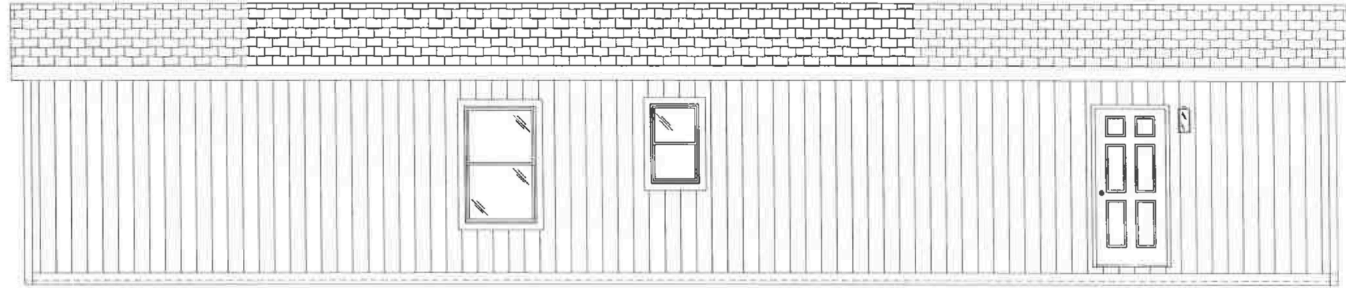

**THE COLUMBIA RIVER
SERIES**

**The Columbia River
1004**

14' x 56'

DIMENSIONS

746 sf

LIVING SPACE

2

BEDROOMS

2

BATHROOMS

OVERVIEW

13'4" Single Wide 3
Bedroom Home for
Sale

Heritage Home Center

(425) 353-5464

or **Request Firm Quote**

EMAIL US

02 FRONT ELEVATION

FRONT SIDEWALL

REAR SIDEWALL

*OPT FRONT ENDWALL
W/ 6' PORCH*

STD. FRONT ENDWALL

REAR ENDWALL